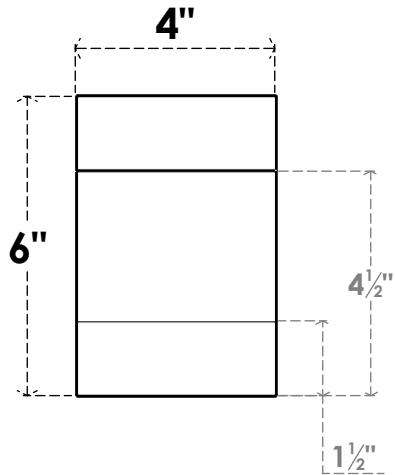

ITEM NUMBER: RFTURO040X06000X32000X006CLE00RCPR

4"W X 6"H X 32"L TIMBERTHANE ROUGH CEDAR CLEMMONS FAUX WOOD OPEN RAFTER TAIL, 6"L END, PRIMED TAN

SIDE PROFILE

FRONT PROFILE

ISOMETRIC

GENERATED DATE : 03/02/2023