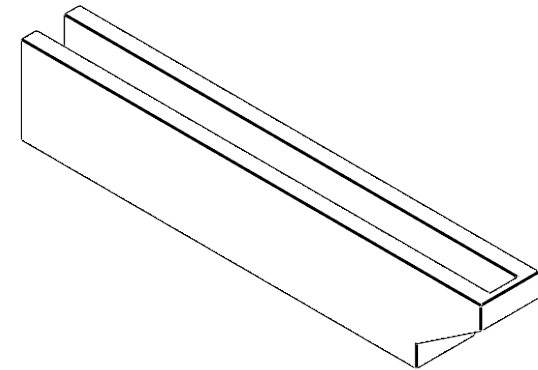

ITEM NUMBER: RFTURO040X06000X32000X006CLE00RCPR

4"W X 6"H X 32"L TIMBERTHANE ROUGH CEDAR CLEMMONS FAUX WOOD OPEN RAFTER TAIL, 6"L END, PRIMED TAN

SIDE PROFILE

FRONT PROFILE

ISOMETRIC

GENERATED DATE : 03/02/2023

EKENA MILLWORK
2300 WEST MAIN ST.
CLARKSVILLE, TX 75426
TOLL FREE: 866-607-0453
WWW.EKENAMILLWORK.COM

NOTES

1. INSTALLATION TO BE COMPLETED IN ACCORDANCE WITH MANUFACTURER'S SPECIFICATIONS.
2. DRAWING MAY NOT BE TO SCALE
3. THIS DRAWING IS INTENDED FOR DESIGN AND PLANNING PURPOSES ONLY.
4. ALL INFORMATION CONTAINED HEREIN WAS CURRENT AT THE TIME OF DEVELOPMENT BUT MUST BE REVIEWED AND APPROVED BY THE PRODUCT MANUFACTURER TO BE CONSIDERED ACCURATE.
5. TIMBERTHANE ARCHITECTURAL PRODUCTS ARE MADE FROM HIGH DENSITY URETHANE AND COME FACTORY PRIMED