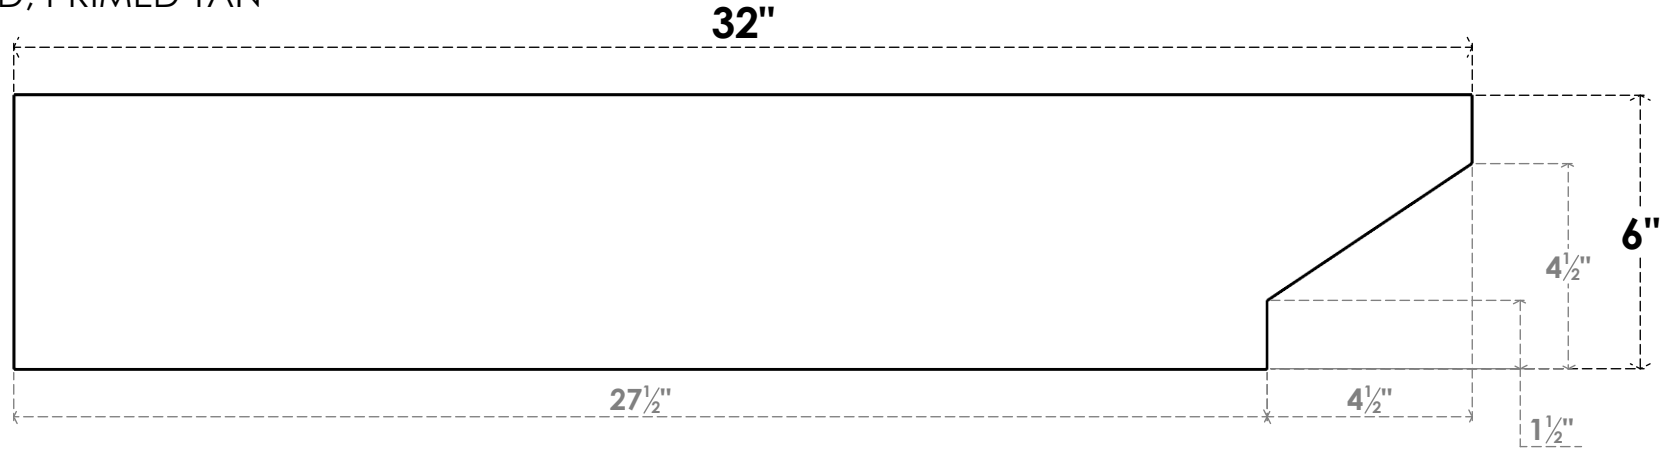

ITEM NUMBER: RFTURO040X06000X32000X006CLE00RCPR

4"W X 6"H X 32"L TIMBERTHANE ROUGH CEDAR CLEMMONS FAUX WOOD OPEN RAFTER TAIL, 6"L END, PRIMED TAN

SIDE PROFILE

FRONT PROFILE

ISOMETRIC

GENERATED DATE : 03/02/2023